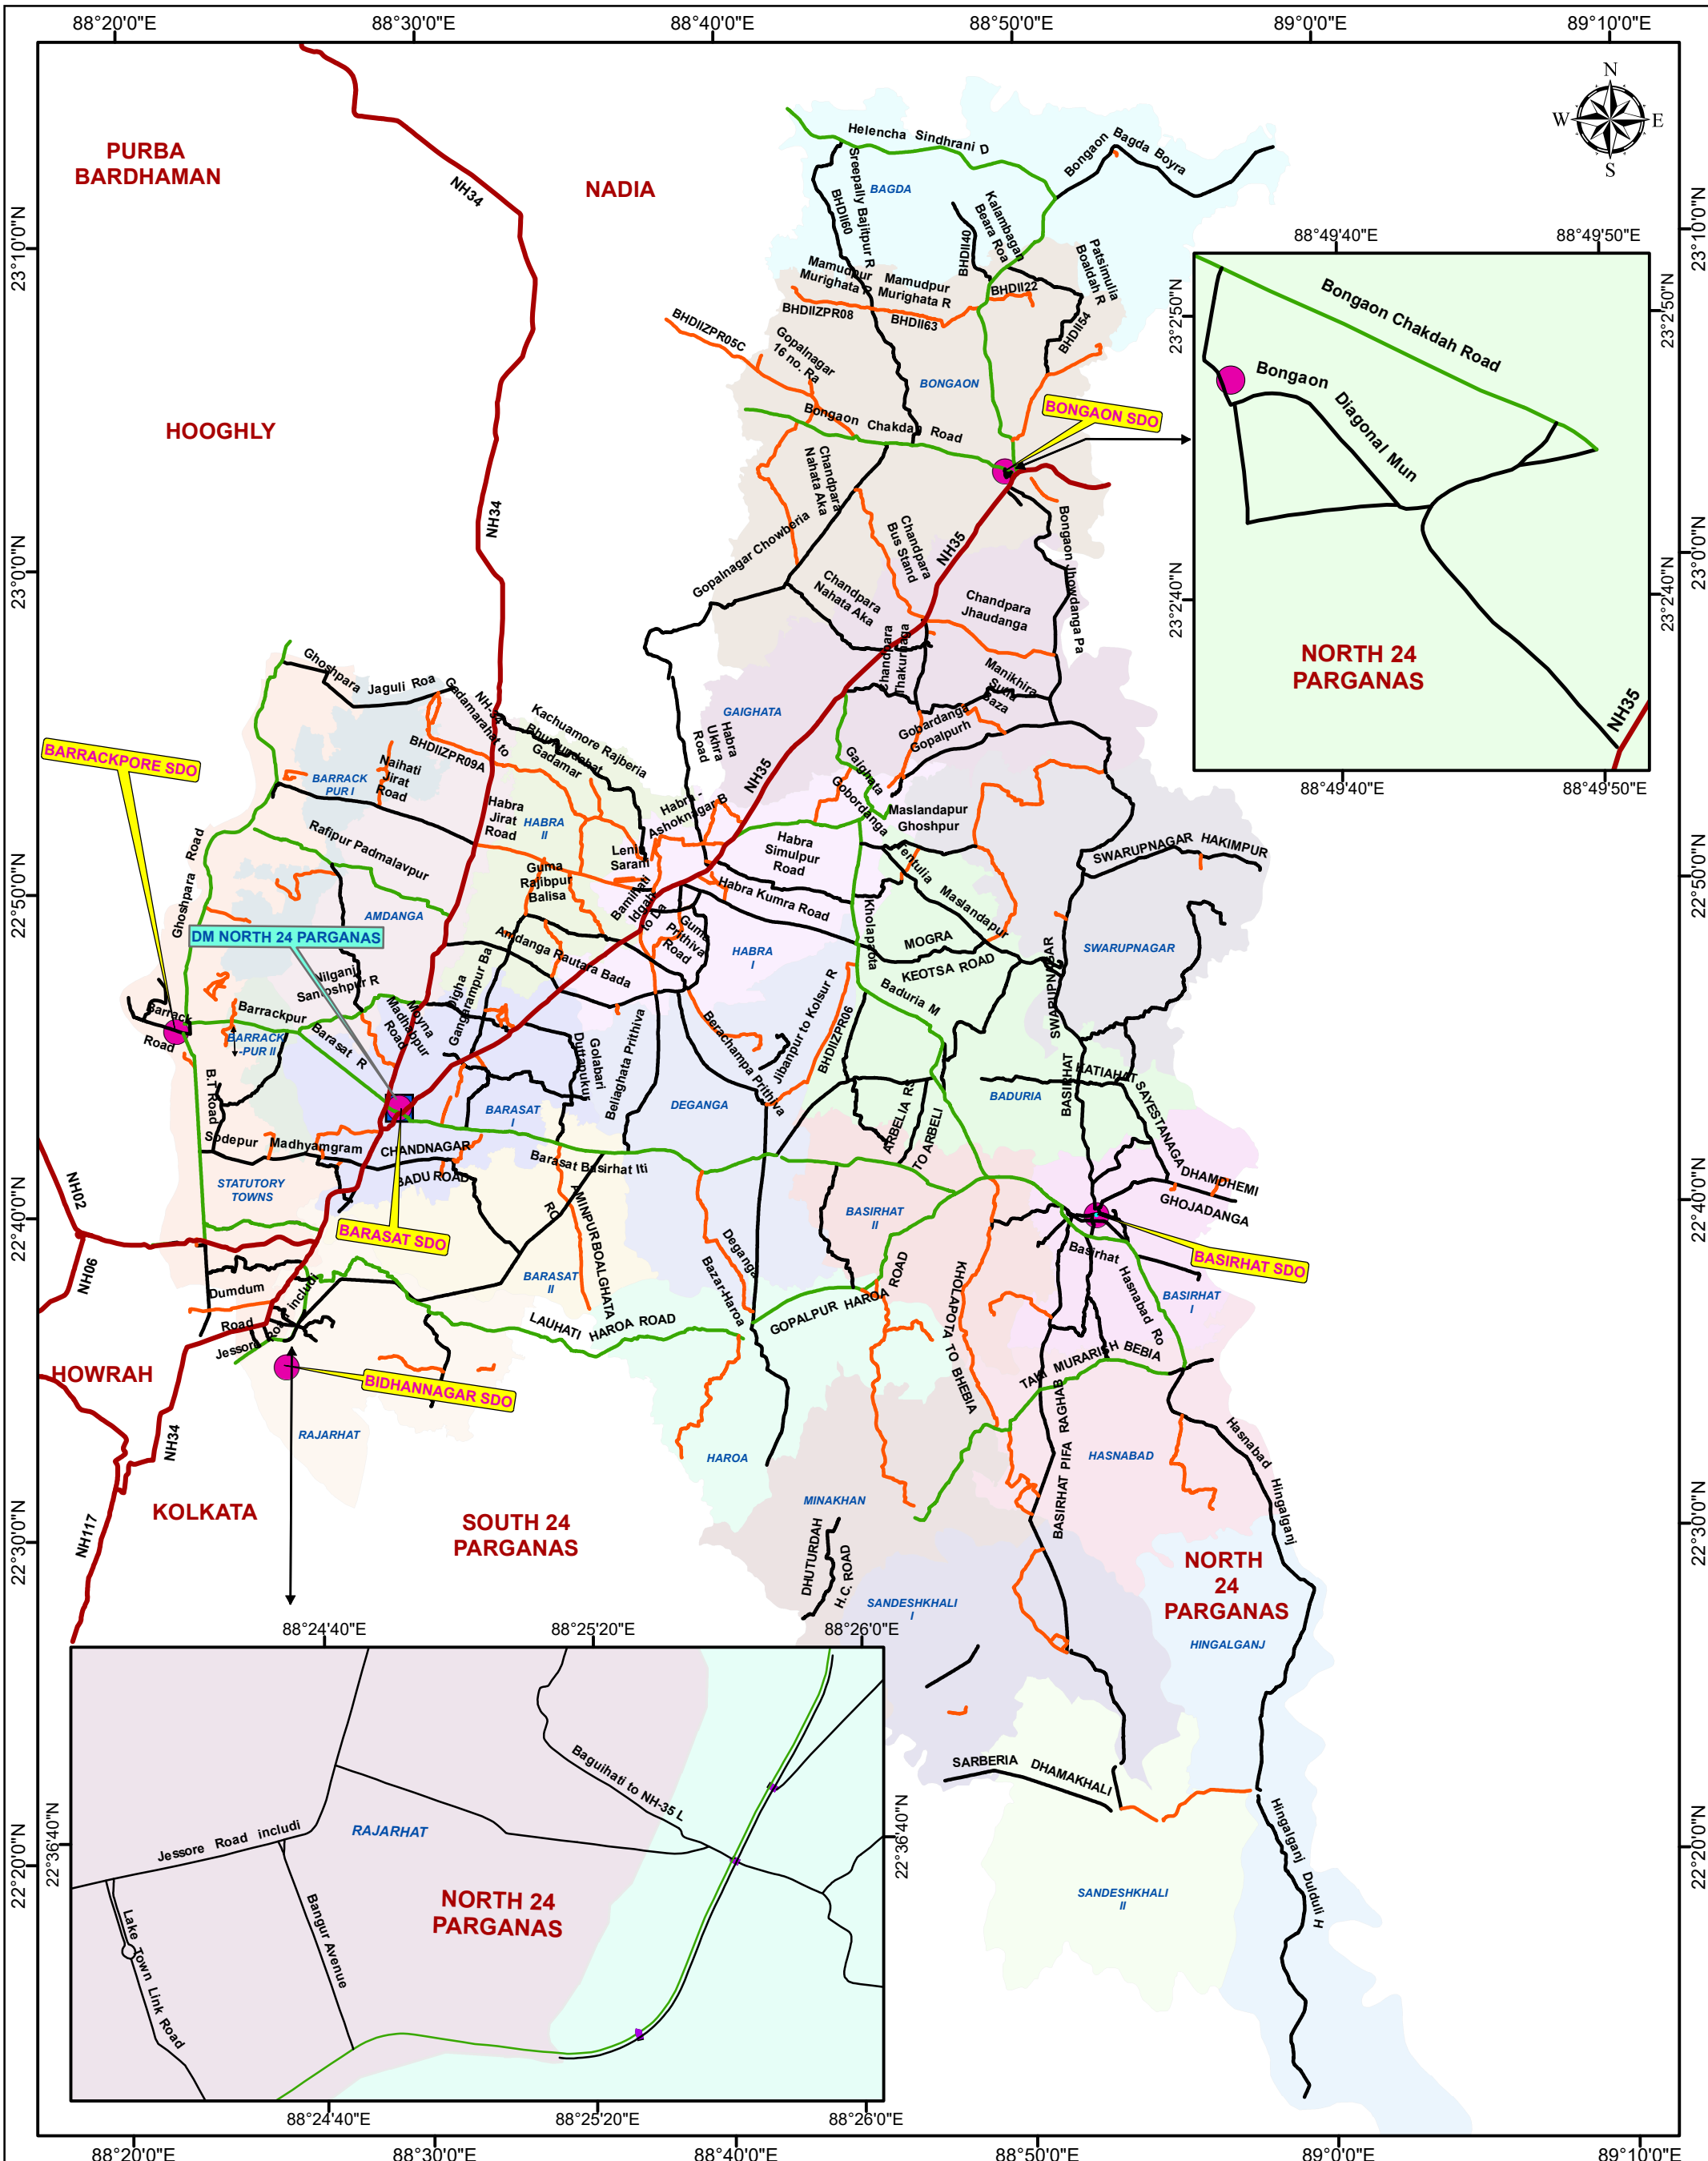

NORTH 24 PARGANAS

LEGEND

—	NATIONAL HIGHWAY	- - - -	UNDERPASS ROAD		DISTRICT
—	STATE HIGHWAY	●	SUB-DIVISION OFFICE	■	DISTRICT MAGISTRATE
—	MAJOR DISTRICT ROAD				
—	RURAL ROAD				

1:50000

Kilometers