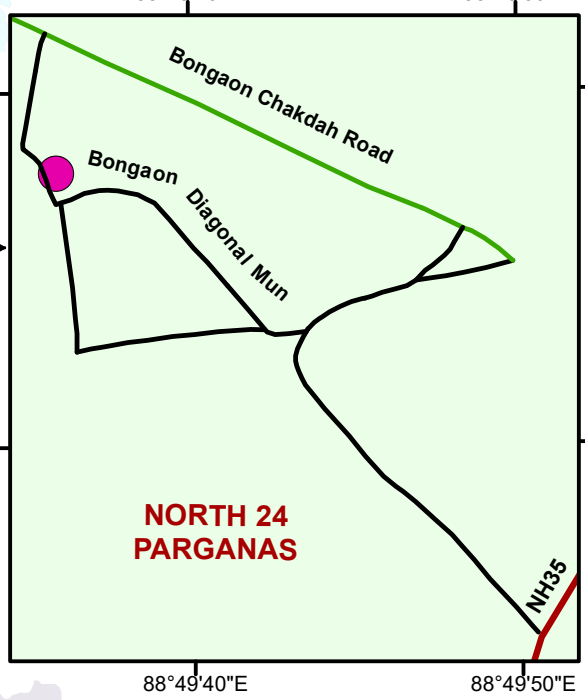

NORTH 24 PARGANAS

LEGEND

—	NATIONAL HIGHWAY	- - - -	UNDERPASS ROAD		DISTRICT
—	STATE HIGHWAY	●	SUB-DIVISION OFFICE	■	DISTRICT MAGISTRATE
—	MAJOR DISTRICT ROAD				
—	RURAL ROAD				

1:50000

Kilometers